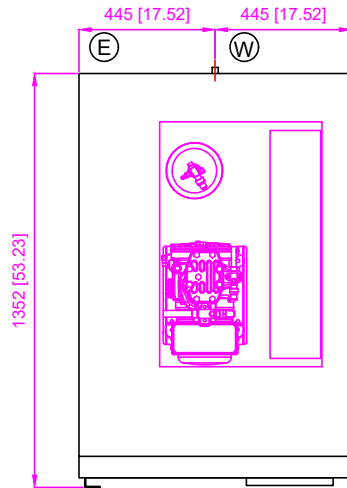

181RB-PFO

- (E) CONNESSIONE ELETTRICA
ELECTRICAL CONNECTION
- (W) CONNESSIONE SCARICO 1/2"
DRAIN CONNECTION 1/2"

DIMENSIONI mm
DIMENSIONS [in]