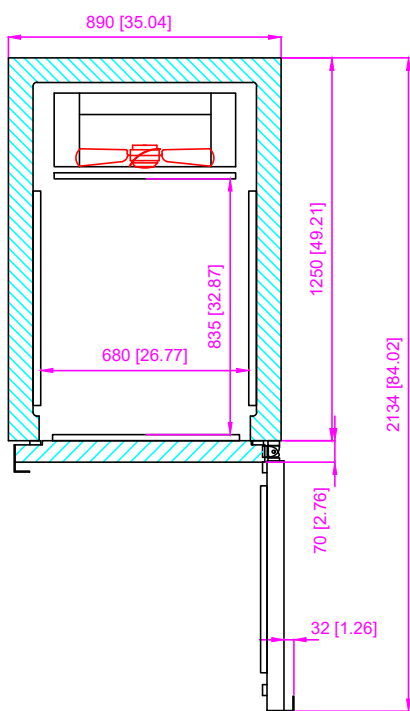

181RB-PFO

- (E) CONNESSIONE ELETTRICA
ELECTRICAL CONNECTION
- (W) CONNESSIONE SCARICO 1/2"
DRAIN CONNECTION 1/2"

DIMENSIONI mm
DIMENSIONS [in]