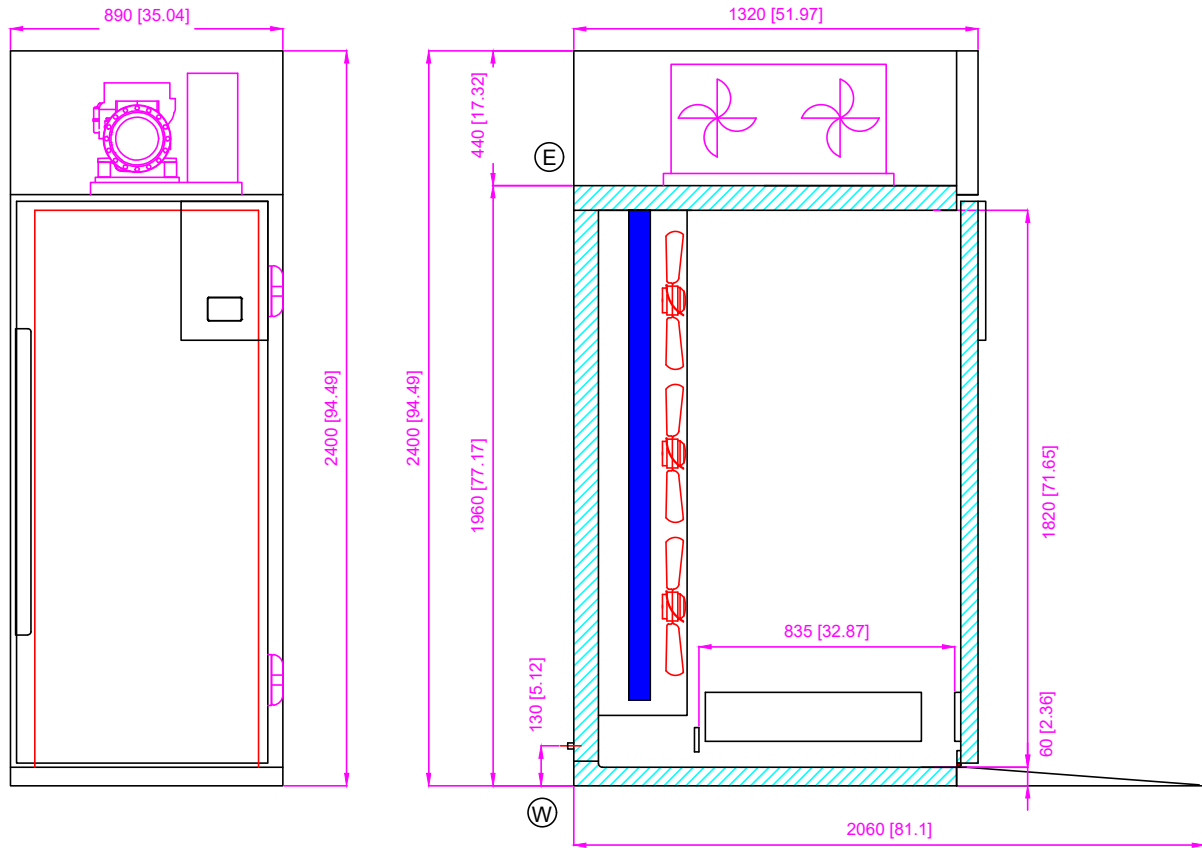

181RB-PFO

- (E) CONNESSIONE ELETTRICA
ELECTRICAL CONNECTION
- (W) CONNESSIONE SCARICO 1/2"
DRAIN CONNECTION 1/2"

DIMENSIONI mm
DIMENSIONS [in]